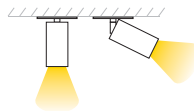

- Reform 75 is series of downlights available recessed or surface.
- It is available in round form.
- Power consumption : 23.5watt and 18watt.
- Beam angle varies from 17 to 50 degrees.
- Accessories available: honeycomb, line spread lens or softening lens.
- Luminaire material: aluminium construction/ PC parts.
- It is offered in white and/or black colour as standard but RAL colours also are available on request.
- 3 SDCM
- L90/B10 50000h
- Low UGR ensuring visual comfort (UGR<15 /black inner ring).

Model	LED Power	CCT*	CRI80, CRI90 LED Source	Beam Angle	Type	Luminaire Colour	Dimming Option	Accessories
			80 (80) 90 (90)					
REFORM 75 Recessed Spot <i>(REFORM 75 RCSP)</i>	18W (18)	2700K (27C)	2067lm 1794lm	17° (17)	Adjustable (AD)	Base White (W) Black (B) Spot White (W) Black (B) Inner Ring White (W) Black (B)	Without Driver (00)	Standard (0) Honeycomb (1) Line spread lens (2) Softening lens (3) EXTRAS No Extras (0) Emergency (1)
		3000K (30C)	2223lm 1931lm	27° (27)			Non Dimmable (ND)	
4000K (40C)	2379lm 2067lm	50° (50)	Analogue (1-10V) (A1)					
5000K (50C)	2223lm 2067lm		DMX (DX)					
				DALI (DL)				
				Push Button (PB)				
	23.5W (24)	2700K (27C)	2919lm 2409lm			Phase Cut (PC)		
		3000K (30C)	3102lm 2512lm			Wireless ** (WL)		
		4000K (40C)	3192lm 2663lm					
		5000K (50C)	3230lm 2791lm					

* Models with CCTs of 3500K & 6500K are available upon request.

** The wireless dimming option includes driver and Bluetooth dimming accessory.

Ordering Code Example: REFORM 75 RCSP-18-40C-80-50-AD-WWB-00-10

Inner ring colour:
BLACK

Inner ring colour:
WHITE