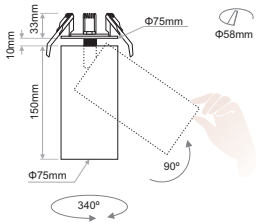

- Reform 75 is series of downlights available recessed or surface.
- It is available in round form.
- Power consumption : 23.5watt and 18watt.
- Beam angle varies from 17 to 50 degrees.
- Accessories available: honeycomb, line spread lens or softening lens.
- Luminaire material: aluminium construction/ PC parts.
- It is offered in white and/or black colour as standard but RAL colours also are available on request.
- 3 SDCM
- L90/B10 50000h
- Low UGR ensuring visual comfort (UGR<15 /black inner ring).

Model	LED Power	CCT*	CRI80, CRI90 LED Source	Beam Angle	Type	Luminaire Colour	Dimming Option	Accessories
			80 (80) 90 (90)					
REFORM 75 Recessed Spot <i>(REFORM 75 RCSP)</i>	18W (18)	2700K (27C)	2067lm 1794lm	17° (17)	Adjustable (AD)	Base White (W) Black (B) Spot White (W) Black (B) Inner Ring White (W) Black (B)	Without Driver (00)	Standard (0) Honeycomb (1) Line spread lens (2) Softening lens (3) EXTRAS No Extras (0) Emergency (1)
		3000K (30C)	2223lm 1931lm	27° (27)			Non Dimmable (ND)	
4000K (40C)	2379lm 2067lm	50° (50)	Analogue (1-10V) (A1)					
5000K (50C)	2223lm 2067lm		DMX (DX)					
				DALI (DL)				
				Push Button (PB)				
	23.5W (24)	2700K (27C)	2919lm 2409lm			Phase Cut (PC)		
		3000K (30C)	3102lm 2512lm			Wireless ** (WL)		
		4000K (40C)	3192lm 2663lm					
		5000K (50C)	3230lm 2791lm					

* Models with CCTs of 3500K & 6500K are available upon request.

** The wireless dimming option includes driver and Bluetooth dimming accessory.

Ordering Code Example: REFORM 75 RCSP-18-40C-80-50-AD-WWB-00-10

Inner ring colour:
BLACK

Inner ring colour:
WHITE