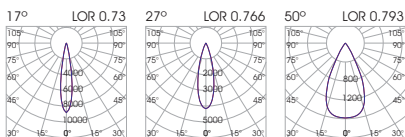

Inner ring colour:
BLACK